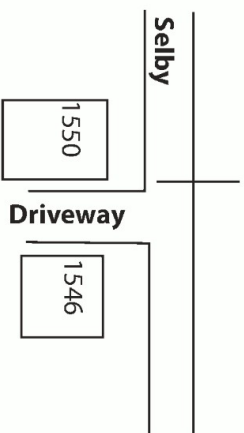

Selby 5K

Course Description: Start East of Snelling on Selby, go East on Selby to R on Hamline Frontage Rd, continue on frontage road under Hamline back to R on Selby, continue E on Selby to TA at W edge Victoria, return via same route to Finish.

USATF Certified Course# MN15069RR
 Effective Sep 12, 2015 - Dec 31, 2025
 Measured by Barb Leininger on
 Sep 8, 2015 - barb@runningventures.com

Start/Finish

Splits:

- Start/Finish:** 1 foot W of W Edge driveway between 1546 and 1550 - even with E edge of 1550
- Mile 1:** On Selby 2 m W of W Edge Sidewalk for 1128
- TA:** At Stop Sign on SW corner Victoria and Selby - even with E edge of 169
- Mile 2:** On Selby at W Edge Driveway for 1081
- Mile 3:** On Selby 3 m E of Driveway on W side 1498