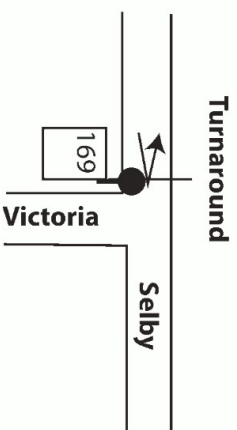

Selby 5K

Course Description: Start East of Snelling on Selby, go East on Selby to R on Hamline Frontage Rd, continue on frontage road under Hamline back to R on Selby, continue E on Selby to TA at W edge Victoria, return via same route to Finish.

USATF Certified Course# MN15069RR
 Effective Sep 12, 2015 - Dec 31, 2025
 Measured by Barb Leininger on
 Sep 8, 2015 - barb@runningventures.com

Start/Finish

Splits:

- Start/Finish:** 1 foot W of W Edge driveway between 1546 and 1550 - even with E edge of 1550
- Mile 1:** On Selby 2 m W of W Edge Sidewalk for 1128
- TA:** At Stop Sign on SW corner Victoria and Selby - even with E edge of 169
- Mile 2:** On Selby at W Edge Driveway for 1081
- Mile 3:** On Selby 3 m E of Driveway on W side 1498