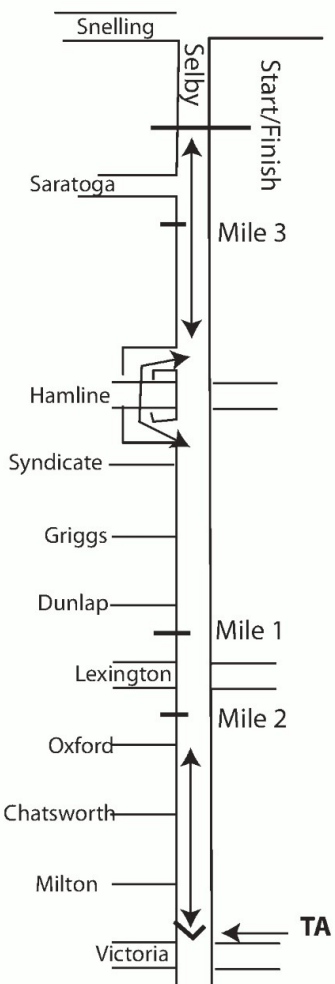

Selby 5K

Course Description: Start East of Snelling on Selby, go East on Selby to R on Hamline Frontage Rd, continue on frontage road under Hamline back to R on Selby, continue E on Selby to TA at W edge Victoria, return via same route to Finish.

USATF Certified Course# MN15069RR
 Effective Sep 12, 2015 - Dec 31, 2025
 Measured by Barb Leininger on
 Sep 8, 2015 - barb@runningventures.com

Start/Finish

Splits:

- Start/Finish:** 1 foot W of W Edge driveway between 1546 and 1550 - even with E edge of 1550
- Mile 1:** On Selby 2 m W of W Edge Sidewalk for 1128
- TA:** At Stop Sign on SW corner Victoria and Selby - even with E edge of 169
- Mile 2:** On Selby at W Edge Driveway for 1081
- Mile 3:** On Selby 3 m E of Driveway on W side 1498